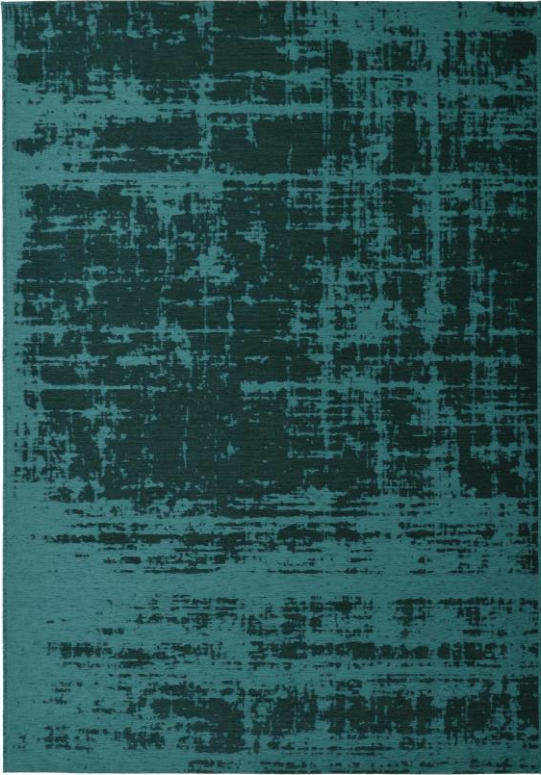

CONTRASTO

DE DIMORA

005